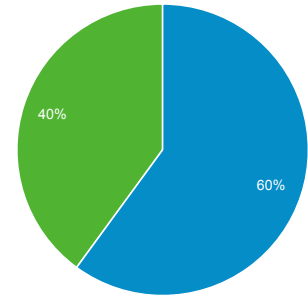

Apr 1, 2015 - Apr 30, 2015

Audience Overview

You are using a filtered view, which may cause your Users count to be inaccurate. [Learn more](#)

All Sessions
100.00%

Overview

Sessions 59,342	Users 46,321	Pageviews 141,994
Pages / Session 2.39	Avg. Session Duration 00:02:36	Bounce Rate 50.88%
% New Sessions 60.00%		

■ New Visitor ■ Returning Visitor

Language	Sessions	% Sessions
1. sl	33,924	57.17%
2. sl-si	12,357	20.82%
3. en-us	10,402	17.53%
4. en-gb	856	1.44%
5. en	525	0.88%
6. hr-hr	259	0.44%
7. de	134	0.23%
8. hr	128	0.22%
9. de-de	98	0.17%
10. it-it	83	0.14%