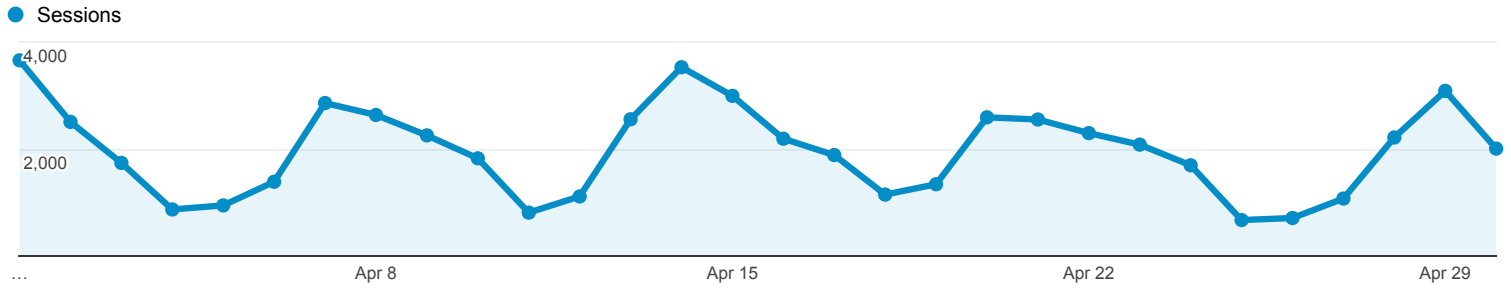

Apr 1, 2015 - Apr 30, 2015

Audience Overview

You are using a filtered view, which may cause your Users count to be inaccurate. [Learn more](#)

All Sessions
100.00%

Overview

Sessions 59,342	Users 46,321	Pageviews 141,994
Pages / Session 2.39	Avg. Session Duration 00:02:36	Bounce Rate 50.88%
% New Sessions 60.00%		

■ New Visitor ■ Returning Visitor

Language	Sessions	% Sessions
1. sl	33,924	57.17%
2. sl-si	12,357	20.82%
3. en-us	10,402	17.53%
4. en-gb	856	1.44%
5. en	525	0.88%
6. hr-hr	259	0.44%
7. de	134	0.23%
8. hr	128	0.22%
9. de-de	98	0.17%
10. it-it	83	0.14%